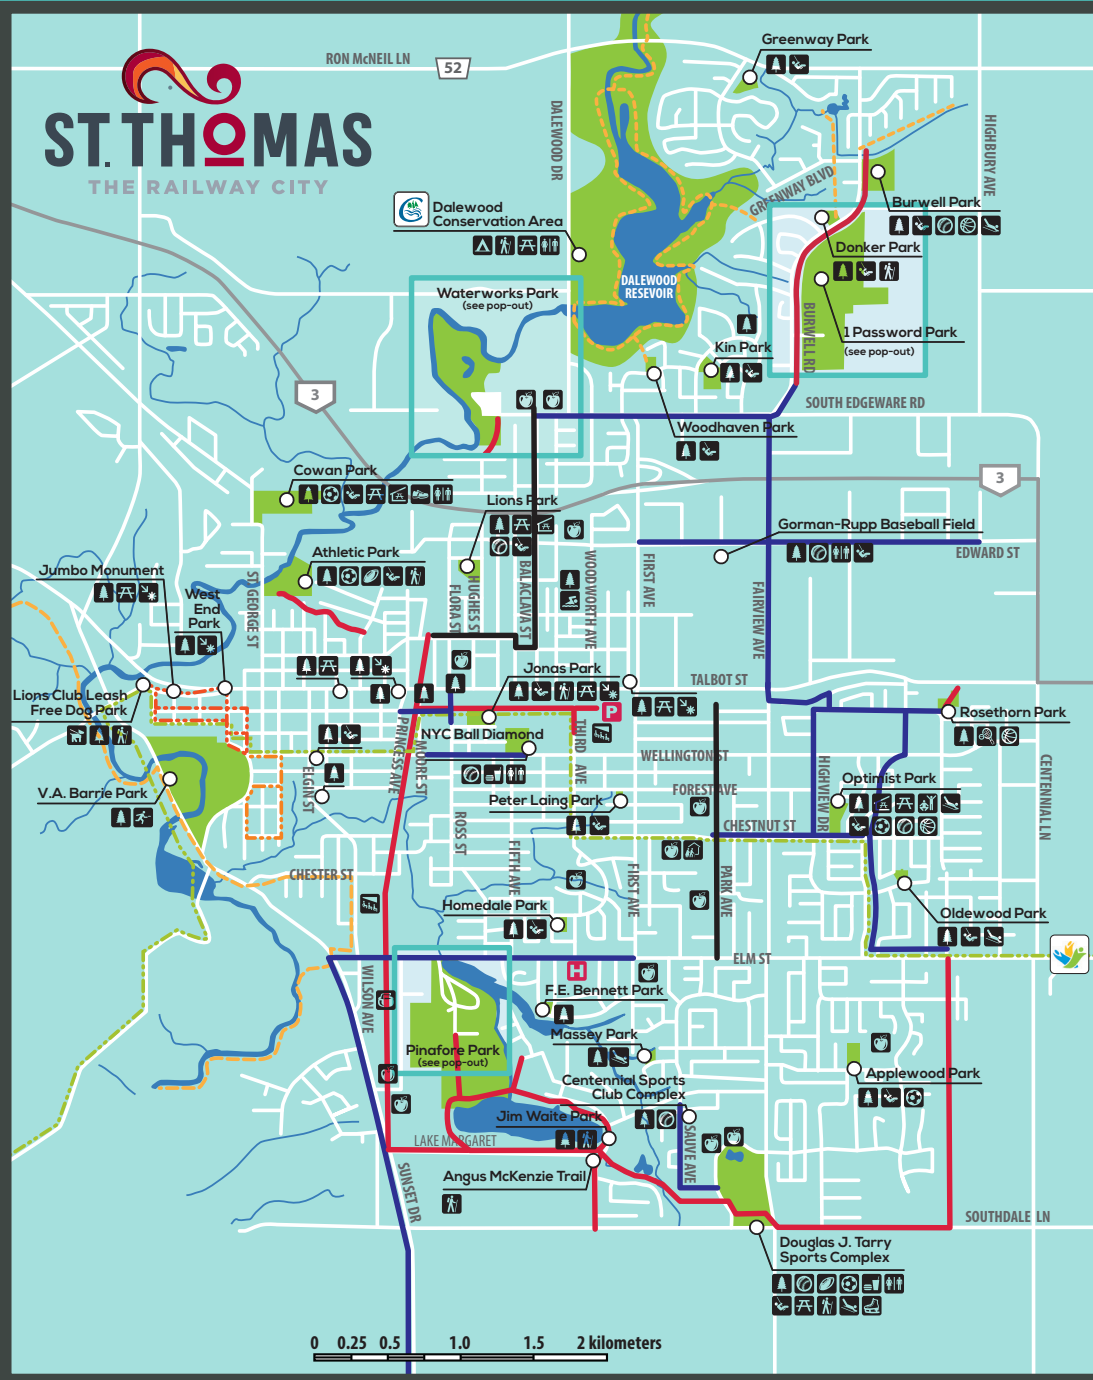

ST. THOMAS

THE RAILWAY CITY

WATERWORKS PARK

PINAFORE PARK

I PASSWORD PARK

LEGEND

- | | | | | | |
|---|--|---|--|---|--|
| <p>Provincial Highways</p> <p>Elgin County Roads</p> <p>Municipal Roads</p> <p>Paved Recreational Trails</p> <p>Unpaved Recreational Trails</p> <p>Elgin Hiking Trail</p> | <p>Bike Routes</p> <p>Bike Lanes</p> <p>The Great Trail</p> <p>Other Signed Routes</p> | <p>Walking Routes</p> <p>Courthouse Area Heritage Homes</p> <p>Church Area Heritage Homes</p> | <p>Arboretum/Healing Garden</p> <p>Arena</p> <p>Bandshell</p> <p>Baseball Diamond</p> <p>Basketball</p> <p>Batting Cage</p> <p>Beach/Swimming</p> <p>Bird Watching</p> <p>Boat Launch</p> <p>Camping</p> <p>Change Rooms</p> <p>Community Centre</p> <p>Concession Stand</p> <p>Curling</p> <p>Disc Golf</p> <p>Dog Park</p> | <p>Fishing</p> <p>Football</p> <p>Golf Course</p> <p>Horseshoes</p> <p>Kayak/SUP Rentals</p> <p>Lake</p> <p>Lifeguard</p> <p>Monument</p> <p>Multi-Purpose Pad</p> <p>Outdoor Fitness Equipment</p> <p>Outdoor Skating</p> <p>Outdoor Swimming Pool</p> <p>Park</p> <p>Parking</p> <p>Pavilion</p> <p>Picnic Area</p> | <p>Play Equipment/Swings</p> <p>Public School</p> <p>Senior's Centre</p> <p>Skateboard Park</p> <p>Ski Trail</p> <p>Soccer Pitch</p> <p>Splash Pad</p> <p>Tennis</p> <p>Toboggan Hill</p> <p>Trail</p> <p>Volleyball</p> <p>Washroom</p> <p>Wheelchair Accessible</p> <p>Wildlife Building</p> <p>Police Station</p> <p>Hospital</p> |
|---|--|---|--|---|--|