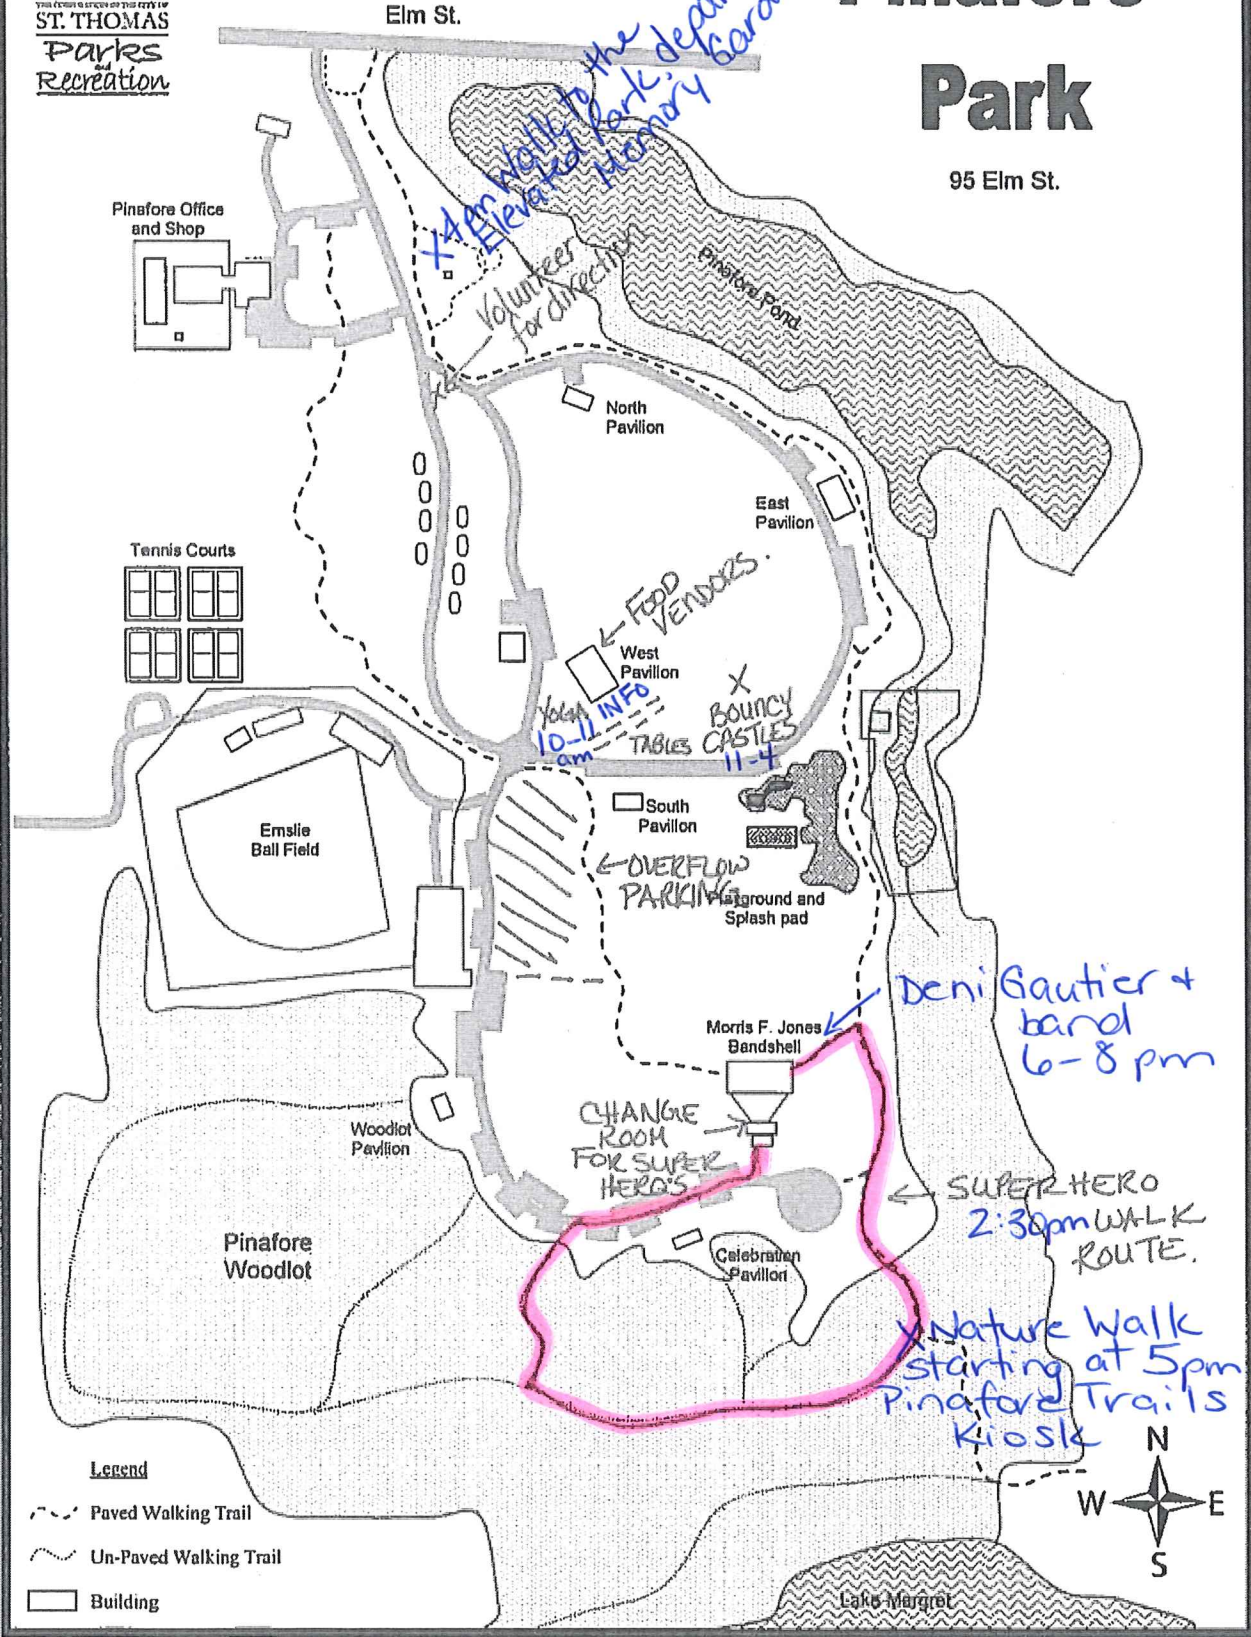

TRAILS OPEN EVENT - SEPT 14, 2019.

10:00am - 8:00pm

Pinafore Park

95 Elm St.

Legend

- Paved Walking Trail
- Un-Paved Walking Trail
- Building